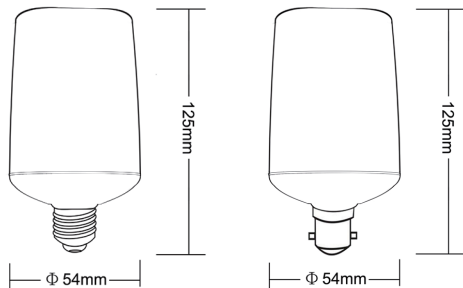

PRODUCT FEATURES

- Input Voltage: 240V
- Wattage: 5W
- 99pcs of Heng Da LED Chips
- Ambient Temp: -20°C ~ +50°C
- 3 Modes cycle with no memory retention (by turning off and on)
- Great for bars, restaurants and homes
- Perfect to be used with the **CLA KEROSIN series**

IP
20

2 YEARS
WARRANTY

NON
DIMMABLE