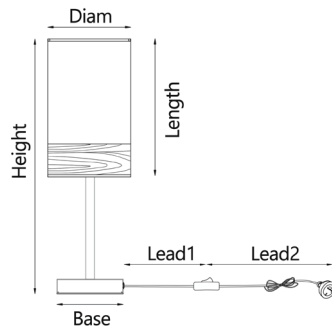

TAMBURA SERIES E27 MODERN Table & Floor Lamps

PRODUCT FEATURES

- Input Voltage: 220-240V
- Max 40W halogen globes
- E27 lampholder
- Globes not included
- Inline switch included
- For indoor use only

WARRANTY
1 YEAR
REPLACEMENT

TAMBURA07TL

TAMBURA08TL

TAMBURA09TL

TAMBURA10TL

TAMBURA11FL

TAMBURA12FL

| PART NO. | DESCRIPTION | SHADE HEIGHT (mm) | DIAM (mm) | HEIGHT (mm) | BASE (mm) | LEAD1 (mm) | LEAD2 (mm) | WEIGHT (Kg) | BOX (cm) | CARTON QTY |
|-------------|--|-------------------|-----------|-------------|-----------|------------|------------|-------------|----------|------------|
| TAMBURA07TL | TABLE LAMP ES Small OBLONG (WH Cloth Shade with Blonde Wood Trim) | 250 | ∅150 | 470 | ∅120 | 365 | 1580 | 1.2 | 21x21x37 | 10 |
| TAMBURA08TL | TABLE LAMP ES Small OBLONG (BLK Cloth Shade with Blonde Wood Trim) | 250 | ∅150 | 470 | ∅120 | 365 | 1580 | 1.2 | 21x21x37 | 10 |
| TAMBURA09TL | TABLE LAMP ES Medium RND (WH Cloth Shade with Blonde Wood Trim) | 200 | ∅300 | 475 | ∅200 | 265 | 1500 | 2.8 | 36x36x48 | 1 |
| TAMBURA10TL | TABLE LAMP ES Medium RND (BLK Cloth Shade with Blonde Wood Trim) | 200 | ∅300 | 475 | ∅200 | 265 | 1500 | 2.8 | 36x36x48 | 1 |
| TAMBURA11FL | FLOOR LAMP ES Large RND (WH Cloth Shade with Blonde Wood Trim) | 250 | ∅400 | 1480 | ∅250 | 540 | 1500 | 5.0 | 48x48x38 | 1 |
| TAMBURA12FL | FLOOR LAMP ES Large RND (BLK Cloth Shade with Blonde Wood Trim) | 250 | ∅400 | 1480 | ∅250 | 540 | 1500 | 5.0 | 48x48x38 | 1 |