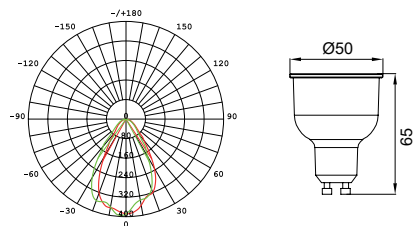

Features

- Tri-Colour
- Dimmable
- Long lifetime (15,000hrs)

Applications

Residential, retail, cafes, restaurants, display

Warranty

3 years

Product Data

Order Code	Part No.	Wattage	CCT	Lumen Output	Beam Angle	Cap	Lifetime L70B50	Weight (kg)
144001	144001	6W	3K/4K/6.5K	520Lm	60°	GU10	15,000hrs	0.04