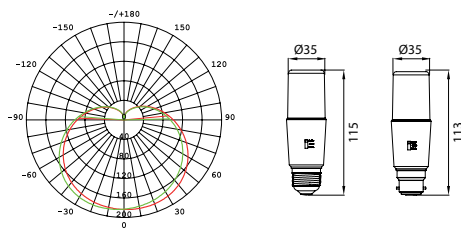

Features

- Tri-Colour
- E27 and B22 caps available
- Ideal replacement for incandescent bulbs
- Long lifetime (15,000hrs)

Applications

Residential, retail, cafes,
restaurants, display

Warranty

3 years

Product Data

Order Code	Part No.	Wattage	CCT	Lumen Output	Beam Angle	Cap	Lifetime L70B50	Weight (kg)
164001	164001	8W	3K/4K/6.5K	720Lm	230°	E27	15,000hrs	0.07
164002	164002	8W	3K/4K/6.5K	720Lm	230°	B22	15,000hrs	0.07

[1] Operating temperature: -20°C~+45°C

[2] Voltage: 220-240V

[3] PF: 0.5

Specifications are for reference only and may be changed without prior notice.