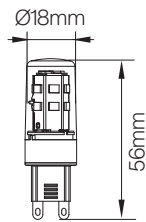

Features

- Dimmable
- SMD LED light source
- High lumen efficiency
- Low temperature for safety

Applications

Residential, retail, cafes, restaurants, display

Warranty

3 years

Product Data

Order Code	Part No.	Wattage	CCT	Lumen Output	Beam Angle	Cap	Lifetime L70B50	Weight (kg)
162703	162703	2.5W	3000K	325Lm	300°	G9	15,000hrs	0.01