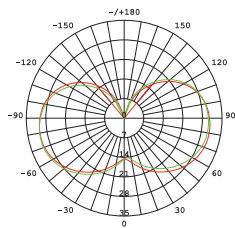

Features

- Dimmable
- SMD LED light source
- High lumen efficiency
- Low temperature for safety

Applications

Residential, retail, cafes, restaurants, display

Warranty

3 years

Product Data

Order Code	Part No.	Wattage	CCT	Lumen Output	Beam Angle	Cap	Lifetime L70B50	Weight (kg)
162703	162703	2.5W	3000K	325Lm	300°	G9	15,000hrs	0.01