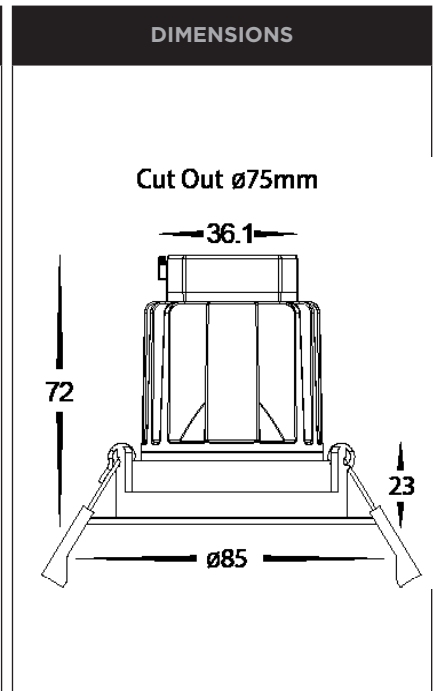

DIMENSIONS

ADDRESS: 8/133 Beauchamp Road, Matraville, N.S.W., 2036

Web: www.havitcommercial.com.au
Email: sales@havitcommercial.com.au
Phone: 02 9381 8383