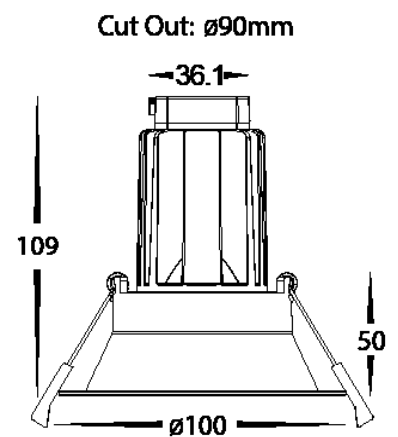

OPTIONAL REFLECTORS

	80090-15	15°
	80090-28	28°
	80090-40	40°

PHOTOMETRICS

OTHER IMAGES

DIMENSIONS

ADDRESS: 8/133 Beauchamp Road, Matraville, N.S.W., 2036

Web: www.havitcommercial.com.au
 Email: sales@havitcommercial.com.au
 Phone: 02 9381 8383