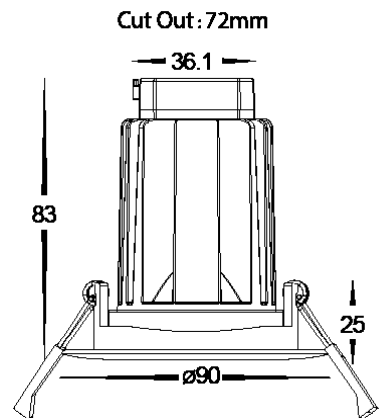

OPTIONAL REFLECTORS

	80090-15	15°
	80090-28	28°
	80090-40	40°

PHOTOMETRICS

OTHER IMAGES

DIMENSIONS

ADDRESS: 8/133 Beauchamp Road, Matraville, N.S.W., 2036

Web: www.havitcommercial.com.au
 Email: sales@havitcommercial.com.au
 Phone: 02 9381 8383