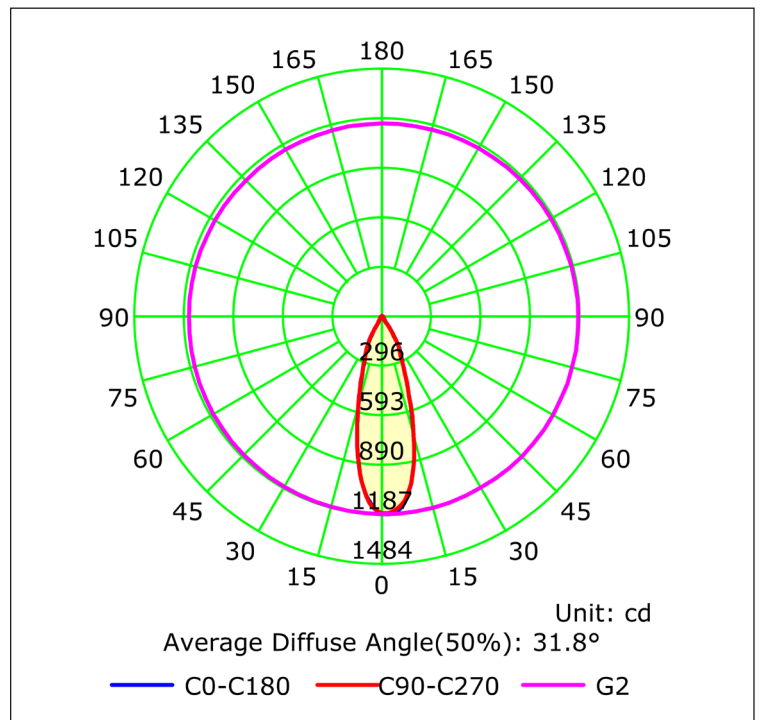

PHOTOMETRICS

Web: www.havitcommercial.com.au
Email: sales@havitcommercial.com.au
Phone: 02 9381 8383
ADDRESS: 8/133 Beauchamp Road, Matraville, N.S.W., 2036

Warranty Terms & Conditions

LED Surface Mounted Downlight