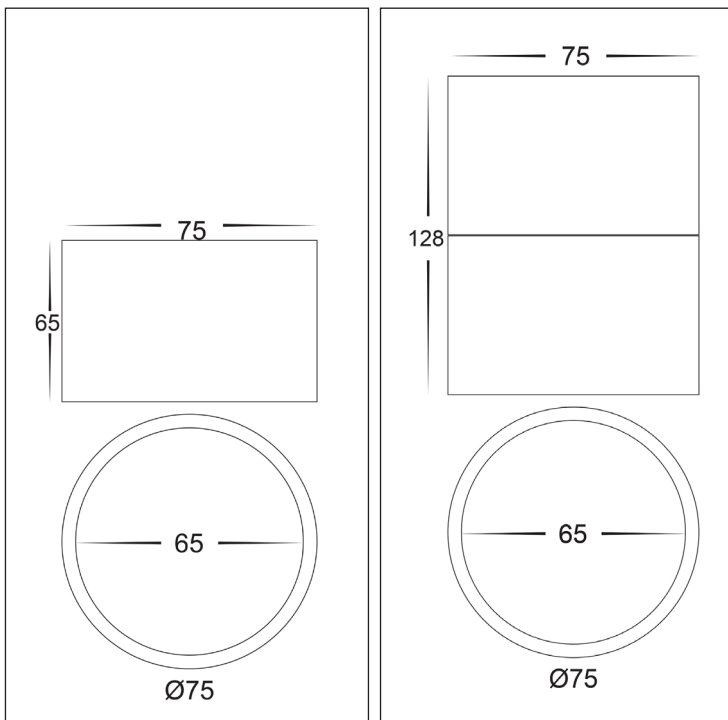

PHOTOMETRICS

Web: www.havitcommercial.com.au
Email: sales@havitcommercial.com.au
Phone: 02 9381 8383
ADDRESS: 8/133 Beauchamp Road, Matraville, N.S.W., 2036

Warranty Terms & Conditions

LED Surface Mounted Downlight