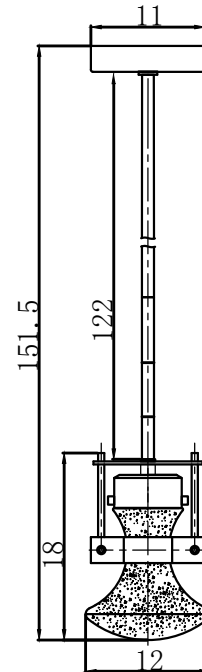

Elko Small

Product Code:	LUM.ELKO.S
Name:	Elko small crystal glass pendant
Dimensions:	H 18cm W 12cm
Drop:	Max 122cm adjustable
Ceiling Plate:	Diam 11cm
Materials:	Steel and crystal glass
Finishes:	Iron
Lamp:	LED 4.8w, 3000k, Cri 80+
Notes:	