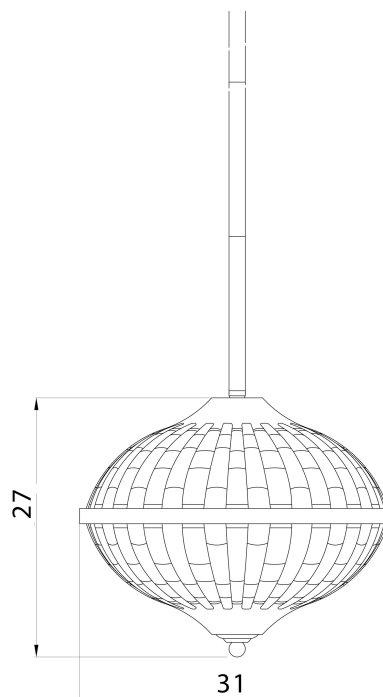

Nina Oval

Product Code:	LUM.NINA.OVAL
Name:	Nina oval mouth-blown glass pendant
Dimensions:	H 27cm W 31cm
Drop:	Max 129cm adjustable
Ceiling Plate:	Diam 10cm
Materials:	Steel and mouth blown glass diffuser
Finishes:	Polished nickel and obscured glass
Lamp:	2x E14 40w max
Notes:	