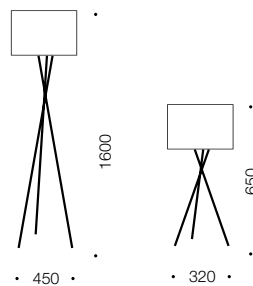

Denise

Floor & Table Lamp

Specifications

Type	Floor & Table Lamp
Light Source	E27 75w max
Globe	Not included
Warranty	1 year*

Colours

Black/black

Chrome/red

Chrome/white

Measurements

Codes

Denise FL
BK/BK

Denise TL
BK/BK

Denise FL
CH/RD

Denise TL
CH/RD

Denise FL
CH/WH

Denise TL
CH/WH