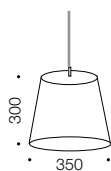

Mason

Pendant

Specifications

Type	Pendant
Light Source	E27 60w max
Globe	Not included
Warranty	1 year*

Colours

Mica Shade/chrome

Measurements

Cable Length: 1.0