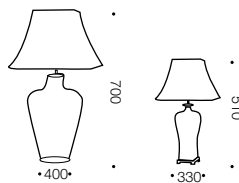

Nashi

Table Lamp

Specifications

Type	Table Lamp
Light Source	E27 40w max
Globe	Not included
Warranty	1 year*

Measurements

Colours

Antique brass/dark blue base with taupe shade

Codes