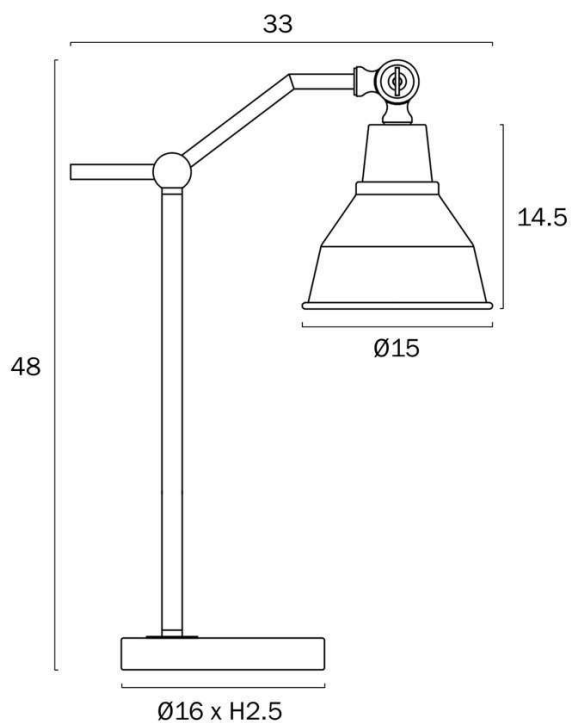

Overview

Family name	Kylan
Categories	Table Lamps
Switch	Inline Switch
Usage	Indoor Lighting

Color / Material

Fixture Color	Black
Fixture Finish	Matte
Fixture Material	Iron
Cable Material	PVC

Size

Fixture Length (cm)	16.0
Fixture Width (cm)	33.0
Fixture Height (cm)	48.0
Base Diameter (cm)	16.0
Base Height (cm)	2.5
Shade Diameter (cm)	15.0
Shade Height (cm)	14.5
Cable Length (cm)	180 (30+Inline Switch+150)

Specification

Voltage Input	240V
Total Wattage (max)	25
Globe Type	E27

All representations within this document are subject to copyright. ELECTRICAL INSTALLATIONS MUST BE PERFORMED BY A QUALIFIED ELECTRICAL CONTRACTOR AND INSTALLED IN ACCORDANCE WITH AS/NZS 3000.
NOTE : All images , descriptions and dimensions are indicative. Please check latest version of item detail on Telbix website prior to ordering or installation.

Barcode

GTIN 9329501071939

Image -dimensions

Note: Dimensions are only a guide and may vary due to manufacturing variations.