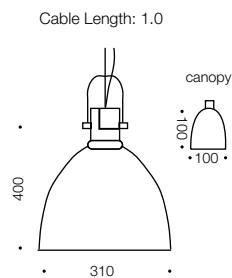

Market

Specifications

Type	Pendant
Light Source	E27 40w max
Globe	Not included
Warranty	1 year*

Colours

Measurements

Codes

Market PE31-CH

Market PE31-CP