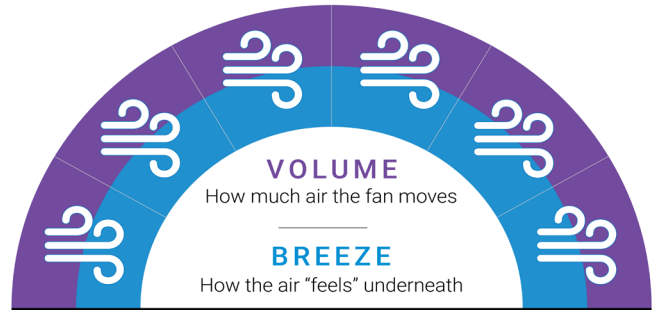

Three Blade Option

FlatJET 56"

Powerful Cooling. Aerodynamic Blade Design. High-Volume Airflow. Energy Efficient. Whisper Quiet. Remote Control Included. LED Light Available.

Motor

Inches

RPMs

Watts

Remote Control

LED Light

Fan Finishes - No Light

FLJ56BK

FlatJET 56" (142cm) Black 3/4/5 Blade DC Ceiling Fan

FLJ56MW

FlatJET 56" (142cm) Matte White 3/4/5 Blade DC Ceiling Fan

FAN PERFORMANCE

Fan Speed (H:6/M:4/L:1) (Revolutions Per Minute)	208 / 162 / 51 RPM
Energy usage (H:6/M:4/L:1) (Watts)	40 W / 19 W / 4 W
Airflow volume (H:6/M:4/L:1) (Cubic metres per hour)	15,121 / 11,044 / 3,568 CMH
Efficiency (H:6/M:4/L:1) (CMH / W)	378 / 581 / 892 CMH / W

Four Blade Option

FlatJET 56"

Powerful Cooling. Aerodynamic Blade Design. High-Volume Airflow. Energy Efficient. Whisper Quiet. Remote Control Included. LED Light Available.

Motor

Inches

RPMs

Watts

Remote Control