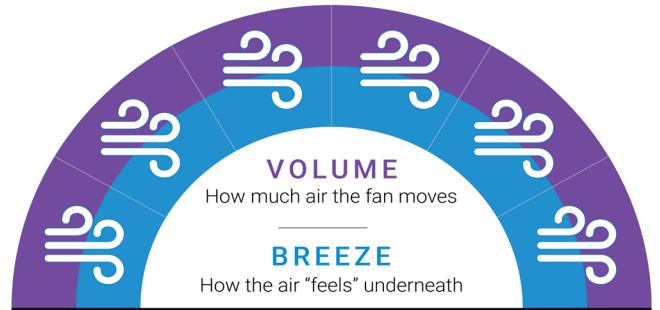

Five Blade Option

FlatJET 56"

Powerful Cooling. Aerodynamic Blade Design. High-Volume Airflow. Energy Efficient. Whisper Quiet. Remote Control Included. LED Light Available.

Motor

Inches

RPMs

Watts

Remote Control

LED Light

Fan Finishes - No Light

FLJ56BK

FlatJET 56" (142cm) Black 3/4/5 Blade DC Ceiling Fan

FLJ56MW

FlatJET 56" (142cm) Matte White 3/4/5 Blade DC Ceiling Fan

FAN PERFORMANCE

Fan Speed (H:6/M:4/L:1) (Revolutions Per Minute)	180 / 139 / 52 RPM
Energy usage (H:6/M:4/L:1) (Watts)	40 W / 19 W / 4 W
Airflow volume (H:6/M:4/L:1) (Cubic metres per hour)	16,310 / 12,573 / 3,908 CMH
Efficiency (H:6/M:4/L:1) (CMH / W)	408 / 662 / 977 CMH / W