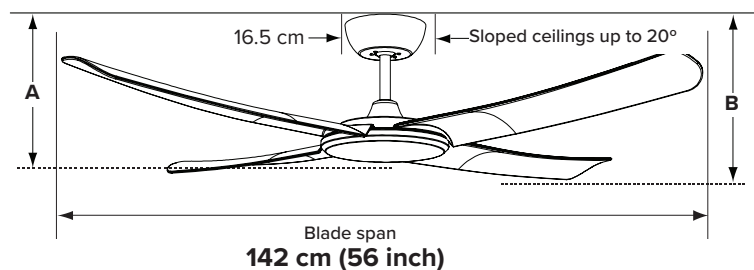

A: 30 cm

CEILING TO BOTTOM OF MOTOR

B: 29 cm

CEILING TO BOTTOM OF BLADES

Local Australian Support

Australian Owned & Operated, our friendly team provides a comprehensive 3 Year Onsite Warranty.

360fans.com.au/warranty/