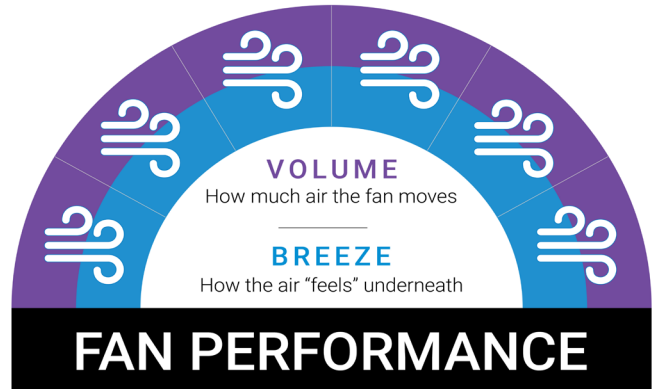

FAN PERFORMANCE

Fan Speed (H:6/M:4/L:1) (Revolutions Per Minute)	188 / 149 / 55 RPM
Energy usage (H:6/M:4/L:1) (Watts)	40 W / 19 W / 4 W
Airflow volume (H:6/M:4/L:1) (Cubic metres per hour)	14,781 / 10,364 / 3,738 CMH
Efficiency (H:6/M:4/L:1) (CMH / W)	370 / 545 / 934 CMH / W