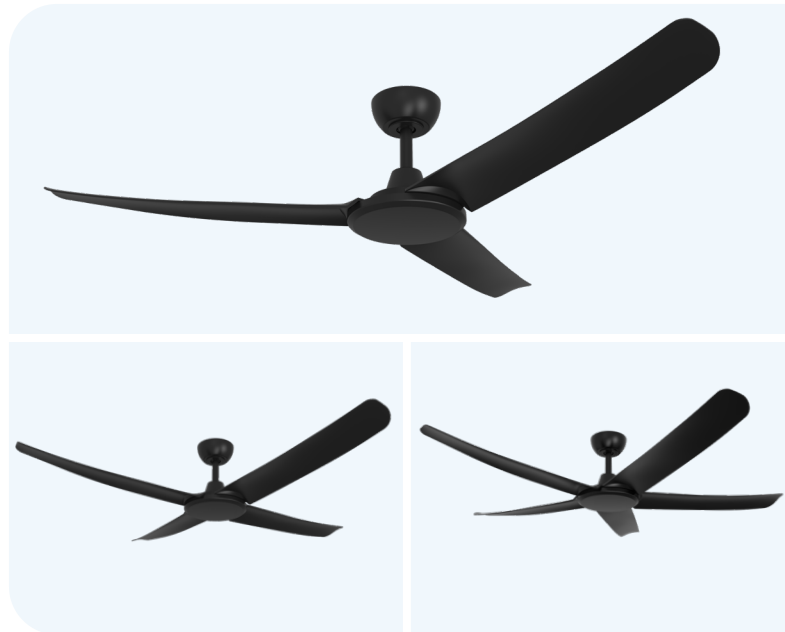

3/4/5 Blade Installation

FlatJET 56"

Powerful Cooling. Aerodynamic Blade Design. High-Volume Airflow. Energy Efficient. Whisper Quiet. Remote Control Included. LED Light Available.

Three Blades

Four Blades

Five Blades

- ✓ **Cleverly supports 3, 4 or 5 blade installation** so you can choose the perfect style and aesthetic for your space. With five blades included in every fan, you can freely choose between 3, 4 or 5 blade installation options.
- ✓ **High performance cooling** thanks to the powerful DC motor paired with aerodynamic fluted blades, effectively moving large volumes of air directly below and around larger spaces - ideal for even the hottest climates.
- ✓ **Moulded aerodynamic blades** are crafted from polymer (a high-grade plastic) which are durable, easy to clean as well as being safer and quieter than metal blades.
- ✓ **Highly efficient airflow** made possible by the energy-efficient DC motor, using only 40W on high and as little as 4W on low so you stay cool for less.
- ✓ **Energy-efficient & dimmable 24W LED Light** is available with colour changing technology (CCT) so you can choose between Warm, Cool and Daylight temperatures.
- ✓ **Perfect for both Indoor & Outdoors** so you can maintain your decor style from your living room through to your alfresco outdoor area.

Three Blade Option

FlatJET 56"

Powerful Cooling. Aerodynamic Blade Design. High-Volume Airflow. Energy Efficient. Whisper Quiet. Remote Control Included. LED Light Available.

Motor

Inches

RPMs

Watts

Remote Control