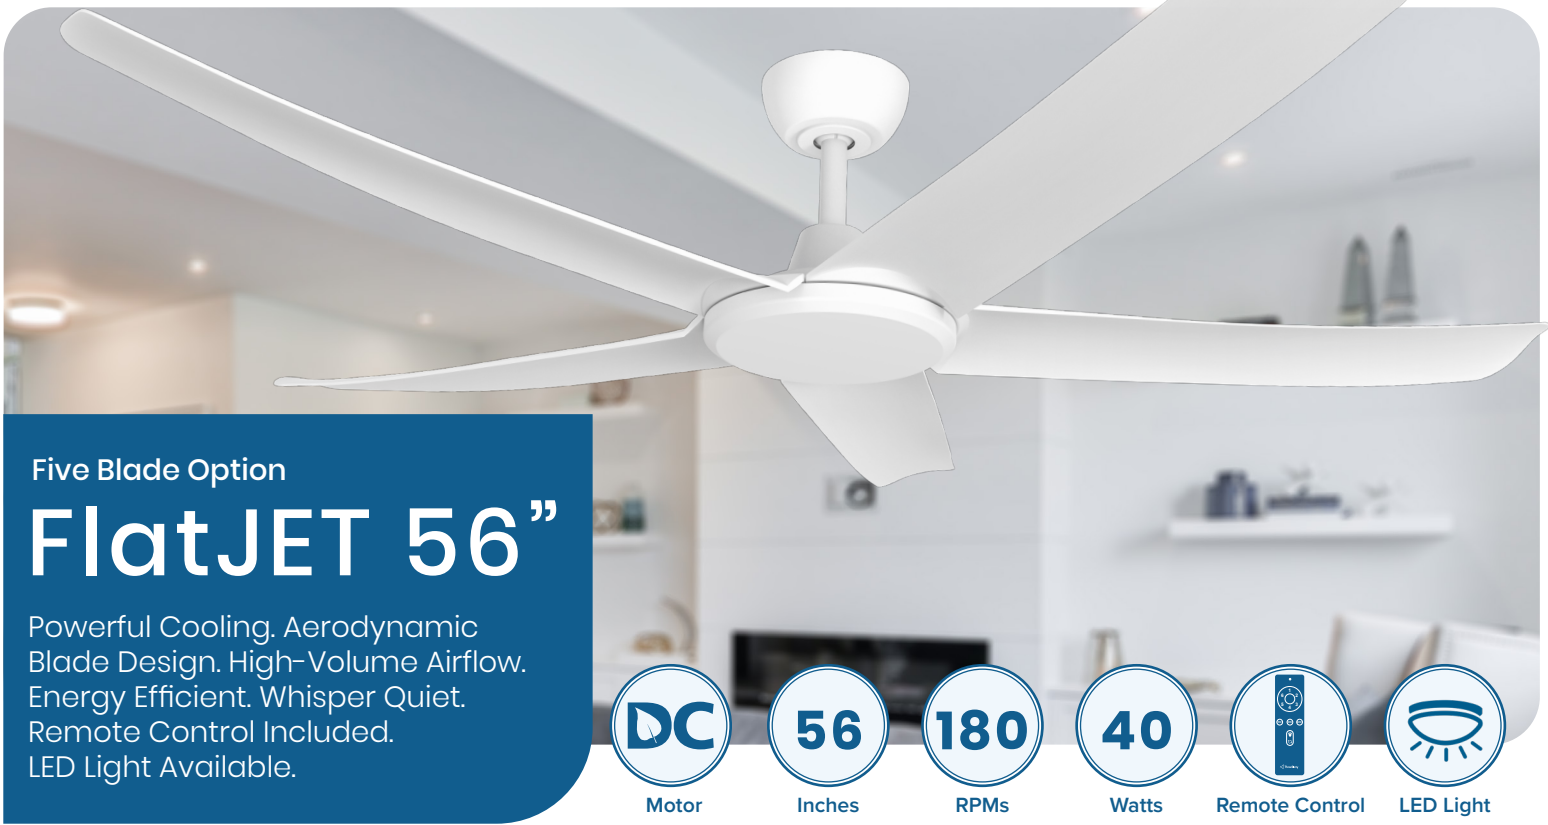

Five Blades

- ✓ **Cleverly supports 3, 4 or 5 blade installation** so you can choose the perfect style and aesthetic for your space. With five blades included in every fan, you can freely choose between 3, 4 or 5 blade installation options.
- ✓ **High performance cooling** thanks to the powerful DC motor paired with aerodynamic fluted blades, effectively moving large volumes of air directly below and around larger spaces - ideal for even the hottest climates.
- ✓ **Moulded aerodynamic blades** are crafted from polymer (a high-grade plastic) which are durable, easy to clean as well as being safer and quieter than metal blades.
- ✓ **Highly efficient airflow** made possible by the energy-efficient DC motor, using only 40W on high and as little as 4W on low so you stay cool for less.
- ✓ **Energy-efficient & dimmable 24W LED Light** is available with colour changing technology (CCT) so you can choose between Warm, Cool and Daylight temperatures.
- ✓ **Perfect for both Indoor & Outdoors** so you can maintain your decor style from your living room through to your alfresco outdoor area.

Fan Finishes - LED Light

FLJ56BKLED

FlatJET 56" (142cm) Black 3/4/5 Blade DC Ceiling Fan & 20W CCT LED

FLJ56MW

FlatJET 56" (142cm) Matte White 3/4/5 Blade DC Ceiling Fan & 20W CCT LED

The dimmable 24W LED light kit supports Colour Changing Technology (CCT) to toggle between Warm (3000K), Cool (4000K) and Daylight (6500K) colour temperatures.

Five Blade Option

FlatJET 56"

Powerful Cooling. Aerodynamic Blade Design. High-Volume Airflow. Energy Efficient. Whisper Quiet. Remote Control Included. LED Light Available.

Motor

Inches

RPMs

Watts

Remote Control