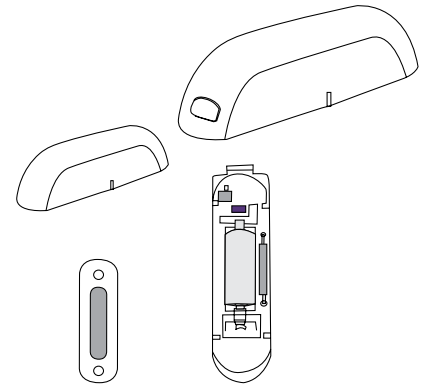

SMART REED SWITCH

WI-FI SWITCH CONNECTS TO OTHER SECURITY DEVICES VIA APP

**NO HUB
REQUIRED**

Works with
IFTTT

Switch activates once door or window is opened/closed.

LED indicator.

BrilliantSmart app notification to phone or tablet that door or window has been opened/closed. App sounds alarm.

Battery operated, no hub required: CR2-3V x 1 (included).

Connects to other BrilliantSmart devices – siren/alarm, sensor, camera or light via the app.

MODEL NO.	COLOUR
20714/05	WHITE