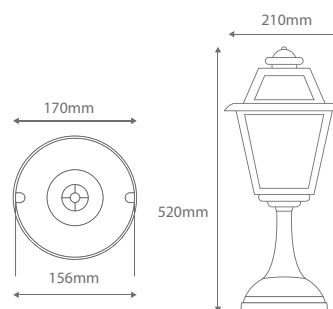

GT-273

Pillar Mount

Order Code:	15206	Beige	1 x 20W B22 CFL
	15207	Black	1 x 20W B22 CFL
	15208	Burgundy	1 x 20W B22 CFL
	15209	Green	1 x 20W B22 CFL
	15210	Primrose	1 x 20W B22 CFL
	15211	White	1 x 20W B22 CFL

IP Rating: **IP43**

Dimensions: **Height 520mm**
Width 210mm
Base Ø170mm

Product Code: **GT-273**

Requires: **Lamp.**

Description: **Single Avignon head on pillar mount post.**

Made in Italy

Assembled in Australia