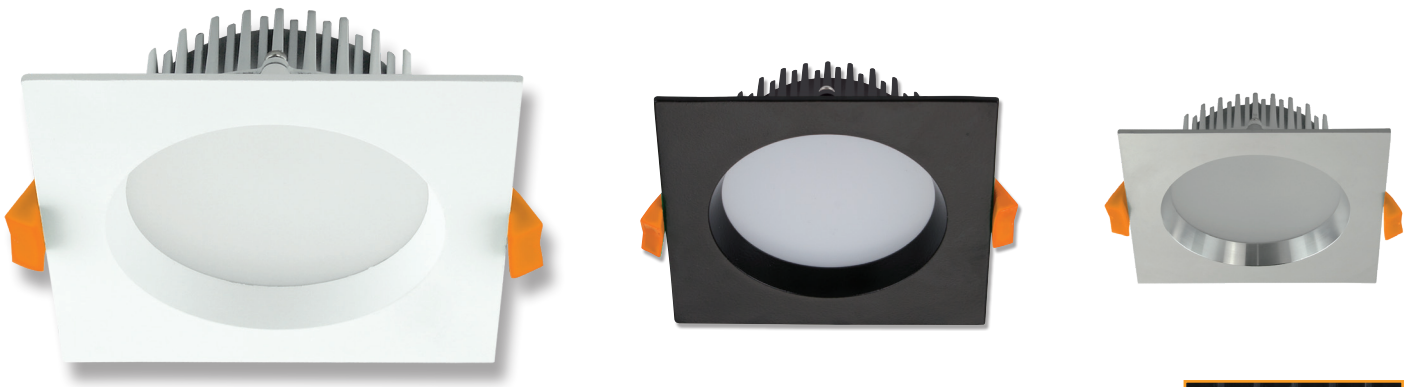

DECO-13-SQR-TRIO Fixed LED Downlight

Description

The DECO range of LED downlights have been designed with a deep-set frame to reduce glare from the light source. Featuring a wide light distribution, and with an ultra slim housing, allows for this downlight to be suitable for installations where ceiling space is minimal. Complete with a dimmable LED driver and flex and plug. Fully dimmable with Domus dimmer series.

Now with TRIO, the added option of changing the colour temperature output of the downlight with a dip switch at the back of the fitting.

Specification Features

- Input Voltage: 240V AC
- Power (W): 13W
- IP rating (IP): 44*
- Lumens (lm): Warm White 3000K - 800lm
Neutral White 4000K - 850lm
White 5700K - 900lm
- LED type: SMD
- CCT: 3000K - 4000K - 5700K (Switchable)
- CRI: ≥83
- Beam angle (°): 90°
- Dimmable: Yes**
- Lifespan (hrs): 50,000hrs
- Cutout (∅): ∅90mm

* IP44 rating is from the underside of the down light once installed into the ceiling.
** Tested on the Domus dimmer series. May work on others but not tested.

Diagrams / Additional

Cutout: ∅90mm

| Item No. | Variant | Colour Temp |
|-----------------|---------|-------------|
| DECO-13-SQR-WHT | 20425 | TRIO |
| DECO-13-SQR-BLK | 20528 | |
| DECO-13-SQR-ALU | 20427 | |