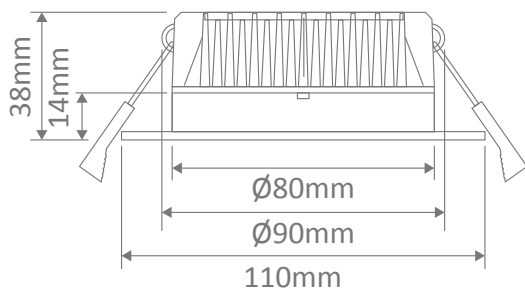

Now with TRIO, the added option of changing the colour temperature output of the downlight with a dip switch at the back of the fitting.

Specification Features

- Input Voltage: 240V AC
- Power (W): 13W
- IP rating (IP): 44*
- Lumens (lm): Warm White 3000K - 800lm
Neutral White 4000K - 850lm
White 5700K - 900lm
- LED type: SMD
- CCT: 3000K - 4000K - 5700K (Switchable)
- CRI: ≥83
- Beam angle (°): 90°
- Dimmable: Yes**
- Lifespan (hrs): 50,000hrs
- Cutout (∅): ∅90mm

* IP44 rating is from the underside of the down light once installed into the ceiling.
** Tested on the Domus dimmer series. May work on others but not tested.

Diagrams / Additional

Cutout: ∅90mm

| Item No. | Variant | Colour Temp |
|-----------------|---------|-------------|
| DECO-13-SQR-WHT | 20425 | TRIO |
| DECO-13-SQR-BLK | 20528 | |
| DECO-13-SQR-ALU | 20427 | |