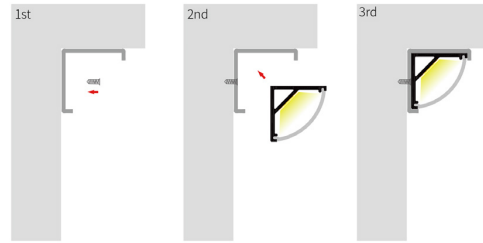

Corner Aluminium Surface Mounted LED Profile

PRODUCT SPECIFICATIONS

Material: Aluminium
Colour: Silver, Black or White
LED Strip Type: Up to 10mm (w) x 4mm (h)
Diffuser Type: Standard PC
Available Lengths: Up to 3000mm
Installation Method: Surface Mounted
IP Rating: IP20
Warranty: 2 Years Replacement**

DIMENSIONS

IP RATING

MOUNTING CLIPS

INSTALLATION METHOD

Product Ordering

IMAGE	PART NUMBER	INCLUDED
	HV9691-1616	Custom cut length: Supplied with 2x mounting clips per metre + 2x end caps per length
	HV9691-1616-3M	3 metre length: Supplied with 2x mounting clips + 2x end caps per metre
	HV9691-1616-BLK	Custom cut length: Supplied with 2x mounting clips per metre + 2x end caps per length
	HV9691-1616-BLK-3M	3 metre length: Supplied with 2x mounting clips + 2x end caps per metre
	HV9691-1616-WHT	Custom cut length: Supplied with 2x mounting clips per metre + 2x end caps per length
	HV9691-1616-WHT-3M	3 metre length: Supplied with 2x mounting clips + 2x end caps per metre