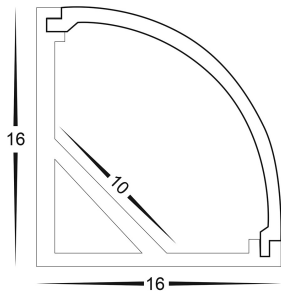

Corner Aluminium Surface Mounted LED Profile

PRODUCT SPECIFICATIONS

Material: Aluminium
Colour: Silver, Black or White
LED Strip Type: Up to 10mm (w) x 4mm (h)
Diffuser Type: Standard PC
Available Lengths: Up to 3000mm
Installation Method: Surface Mounted
IP Rating: IP20
Warranty: 2 Years Replacement**

DIMENSIONS

IP RATING

MOUNTING CLIPS

INSTALLATION METHOD

Product Ordering

IMAGE	PART NUMBER	INCLUDED
	HV9691-1616	Custom cut length: Supplied with 2x mounting clips per metre + 2x end caps per length
	HV9691-1616-3M	3 metre length: Supplied with 2x mounting clips + 2x end caps per metre
	HV9691-1616-BLK	Custom cut length: Supplied with 2x mounting clips per metre + 2x end caps per length
	HV9691-1616-BLK-3M	3 metre length: Supplied with 2x mounting clips + 2x end caps per metre
	HV9691-1616-WHT	Custom cut length: Supplied with 2x mounting clips per metre + 2x end caps per length
	HV9691-1616-WHT-3M	3 metre length: Supplied with 2x mounting clips + 2x end caps per metre