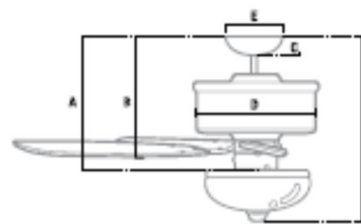

DIMENSIONS AND MEASUREMENT (in centimeters)			
	STANDARD	ANGLED	FLUSH
<b>A</b>	31.3	115.14	-
<b>B</b>	27.9	111.73	-
<b>C</b>	7.2	7.2	-
<b>D</b>	27.7	27.7	-
<b>E</b>	16.48	16.48	-
<b>F</b>	45.3	129.13	-