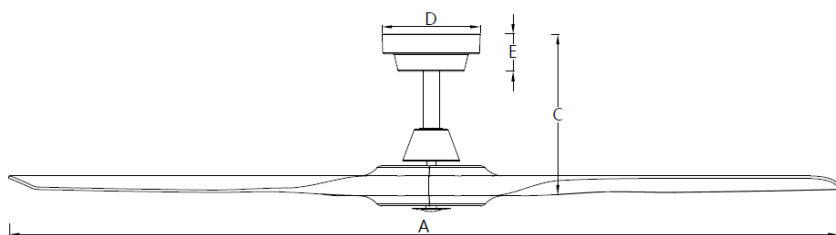

**Motor:**

158mm x 12mm DC motor  
Made with high grade copper windings and silicone steel stator. Bearings are sealed to ensure quiet operation and long life.

**Top Canopy & Downrod:**

Materials: Die-Cast Aluminium

Complete fan: 7.8kg

**Packaging Dimensions (mm):**

Complete Fan: 790L x 320W x 260H

**Accessories (Supplied separately):**

- Down Rod 26mm diameter (includes wire harness)
- DC2480 - 91cm White Downrod
- DC2481 - 91cm Black Downrod
- DC2482 - 91cm B/Alum Downrod
- DC2490 - 180cm White Dowrod
- DC2491 - 180cm Black Dowrod
- DC2492 - 180cm B/Alum Dowrod

38° Ceiling Kit (for pitched ceilings)

- 080 - Ceiling Kit White 38°
- 081 - Ceiling Kit Black 38°
- 082 - Ceiling Kit B/Alum 38°

009 - T-Hook for ceiling roses

DCWC240 - 240V DC Wall Controller

**Warranty:**

**Dimensions**

A	B	C	D	E
1320mm	300mm	230mm	158mm	60mm