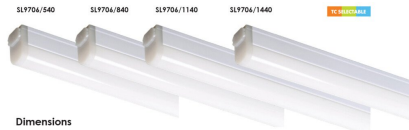

Dimensions

SL9706/280IC	1 2 3 4...	55pcs
SL9706/540IC	1 2 3 4...	25pcs
SL9706/840IC	1 2 3 4...	17pcs
SL9706/1140IC	1 2 3 4...	12pcs
SL9706/1440IC	1 2 3 4...	10pcs