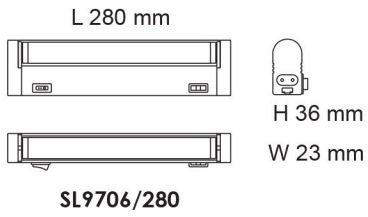

Dimensions

SL9706/280IC	1 2 3 4...	55pcs
SL9706/540IC	1 2 3 4...	25pcs
SL9706/840IC	1 2 3 4...	17pcs
SL9706/1140IC	1 2 3 4...	12pcs
SL9706/1440IC	1 2 3 4...	10pcs