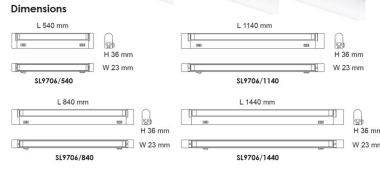

Dimensions

SL9706/280IC	1 2 3 4...	55pcs
SL9706/540IC	1 2 3 4...	25pcs
SL9706/840IC	1 2 3 4...	17pcs
SL9706/1140IC	1 2 3 4...	12pcs
SL9706/1440IC	1 2 3 4...	10pcs