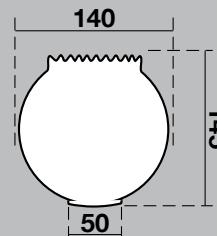

Hand finished glassware from Spain. Patterns and finish may vary slightly from shipment to shipment.

Dimensions are approximate, as small variations occur in handmade glassware.

300

301

500

501

502

901