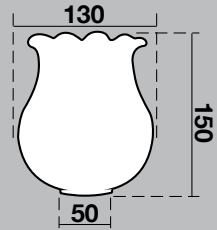

Hand finished glassware from Spain. Patterns and finish may vary slightly from shipment to shipment.

Dimensions are approximate, as small variations occur in handmade glassware.

300

301

500

501

502

901