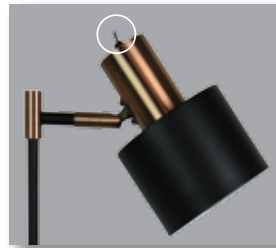

mid-century task LAMPS

NEW

SL98786BC

Ari Table Lamp
Br.Chrome/Black
H530 P250 BD180
E27 25w

SL98786CO

Ari Table Lamp
Copper/Black
H530 P250 BD180
E27 25w

The Ari features switch on the head.
(Table Lamp Head L180 D120
Floor Lamp Head L220 D150)