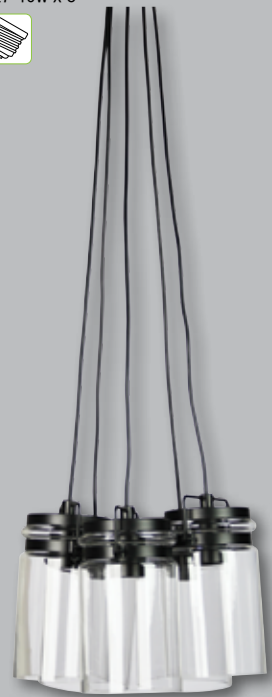

SL64805

Agar 5lt Pendant
D260 H220 S1800
E27 40w x 5