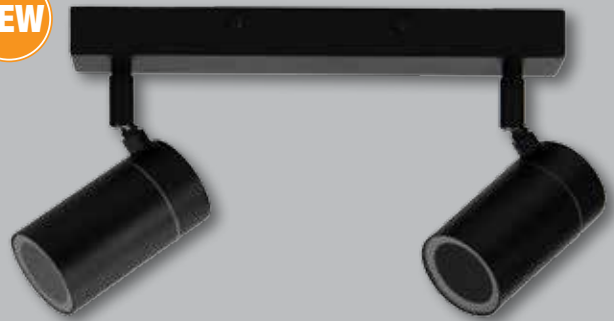

Zeta up/down wall washer

BD75 H200 P80

GU10 35w x 2

IP44

NEW

OL7774/2BK

Zeta double adjustable

W60 L300 P190