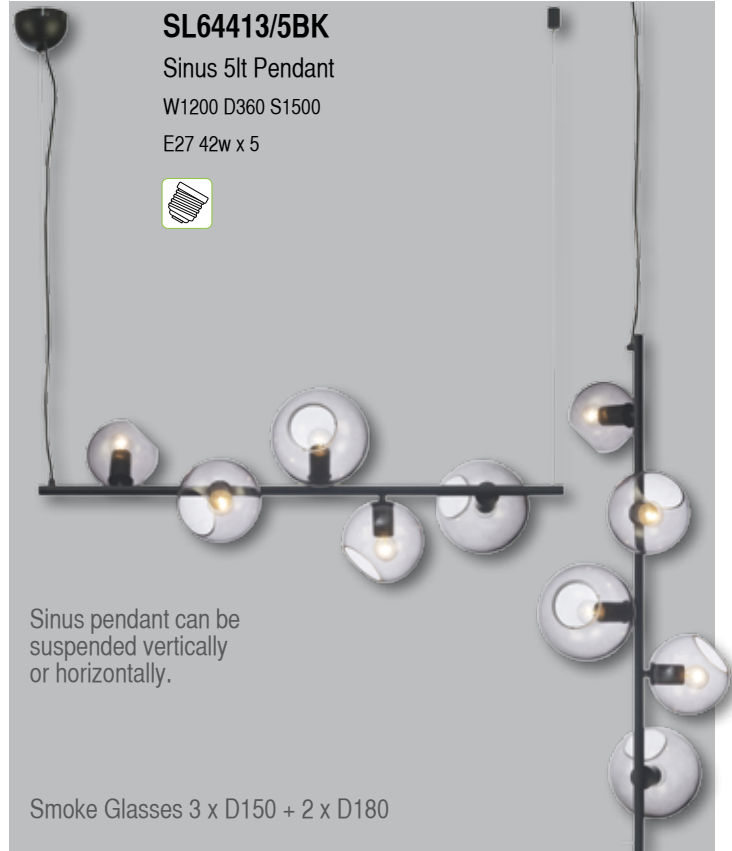

SL64413/5BK

Sinus 5lt Pendant

W1200 D360 S1500

E27 42w x 5

Sinus pendant can be suspended vertically or horizontally.

Smoke Glasses 3 x D150 + 2 x D180