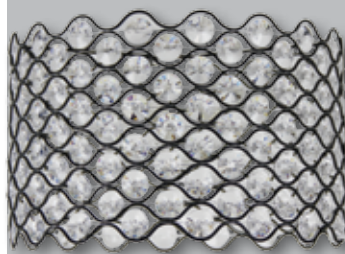

OLA16/SHADE
Adapter Ring
E27 > B22

NEW

Many shades come with the European E27 lampholder size shade ring. The accessory "shade ring reducer" is available to reduce the size down to suit a B22 - Bayonet lampholder.