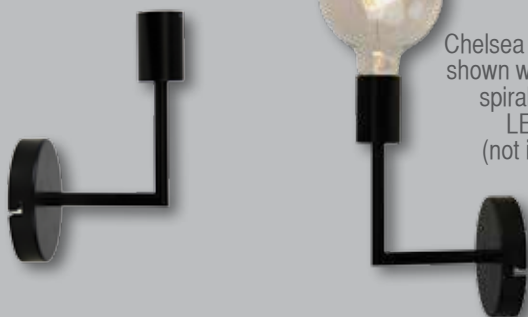

SL64401BK

Chelsea Wall Light

H235 P145 BD120

E27 42w

NEW

Chelsea wall light shown with G125 spiral filament LED globe. (not included)