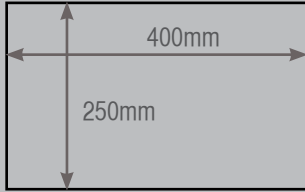

The fittings on this page are energy saving LED ready.

mix & match PENDANT SHADES

OL91938
16" Black Linen Shade
T400 B400 H250
E27 60w