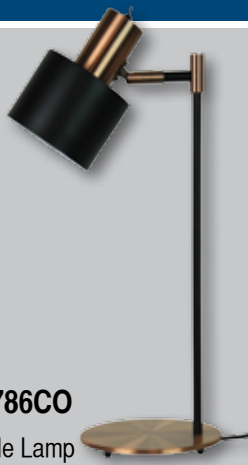

SL98789BK
Steam Floor Lamp
H1500 P750
E27 42w

SL98789WH
Steam Floor Lamp
H1500 P750
E27 42w

The Steam lamps feature a cloth covered cord & a natural timber body.

SL98792BK
Lom Floor Lamp
H1650 BD300
E14 40w x2

The Lom floor lamp features individually switched heads & a natural timber body.

SL98792WH
Lom Floor Lamp
H1650 BD300
E14 40w x2

The Lom lamps feature a cloth covered cord.

The fittings on this page are energy saving LED ready.

mid-century task LAMPS

NEW

SL98786BC

Ari Table Lamp
Br.Chrome/Black
H530 P250 BD180
E27 25w

SL98786CO

Ari Table Lamp
Copper/Black
H530 P250 BD180
E27 25w

The Ari features switch on the head.
(Table Lamp Head L180 D120
Floor Lamp Head L220 D150)