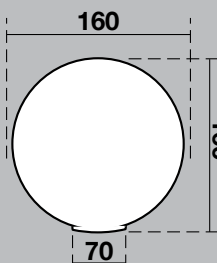

Spanish GLASS

101

102

Hand finished glassware from Spain. Patterns and finish may vary slightly from shipment to shipment.

Dimensions are approximate, as small variations occur in handmade glassware.

300

301

500

501

502

901

1400

1401

NAP-00

1600

1607