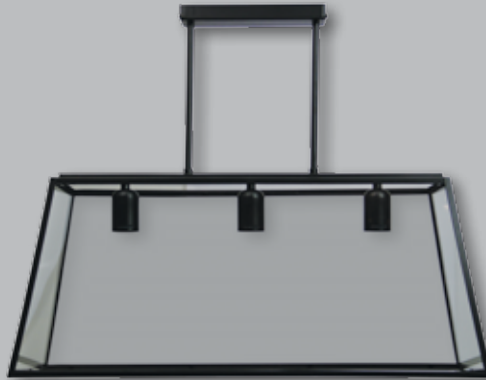

Clear glass

The canopy is tilt adjustable.

SL64914BK

Hampton Pendant

H550 450x450 S1200

E27 42w x 4

Clear glass

NEW

Shown with ST64 twin loop LED filament lamps.

SL64903BK

Eaton.70 Pendant

H350 700x300

E27 42w x 3

Clear glass

Eaton rod suspensions supplied in 130 + 230mm lengths.

SL64904BK