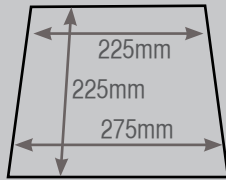

OL97964WH
Rosalie 46 Base
shown with
OL91897
Denim suede shade
T225 B275 H225

table LAMP SHADES

The fittings on this page are energy saving LED ready.

OL91733
White linen

OL91735
Black linen

Tapered shades
T225 B275 H225
E27 60w