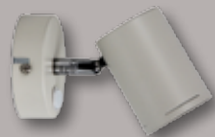

Baril GU10 LED READY

Baril is supplied without lamp, allowing the selection of an appropriate GU10 lamp.

Baril with switch.