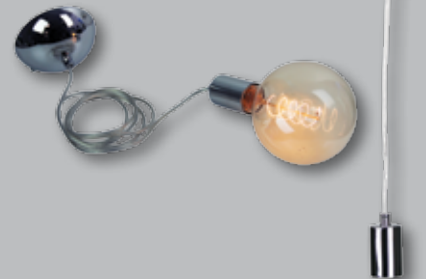

OL69281CH

Pop Suspension

L2000 D115

E27 60w

Clear cord.