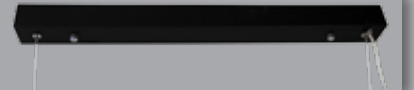

Shard.LED extruded aluminium LED fitting with opal diffuser suspended on stainless wires. The driver is mounted in the ceiling canopy.

OL60795/1500BK	Shard LED 30w Pendant Black	L1500 H28 W30 S1800	4000K | >Ra82 | 1500lm
OL60795/1500WH	Shard LED 30w Pendant White	L1500 H28 W30 S1800	4000K | >Ra82 | 1500lm