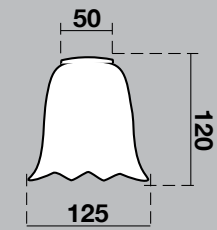

Hand finished glassware from Spain. Patterns and finish may vary slightly from shipment to shipment.

Dimensions are approximate, as small variations occur in handmade glassware.

300

301

500

501

502

901