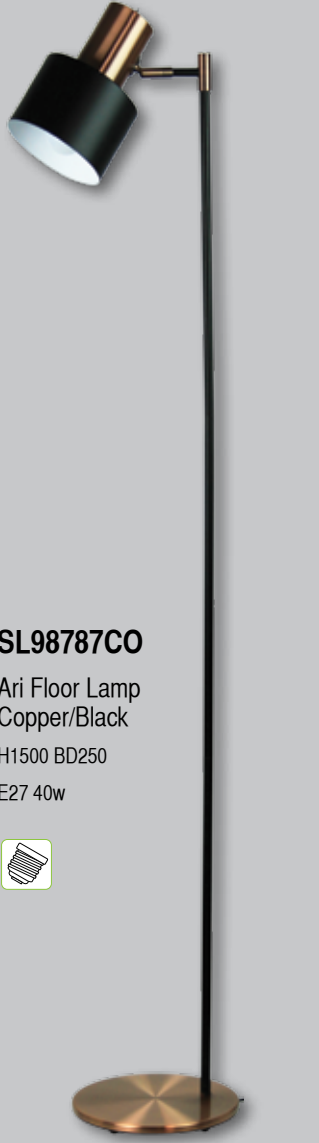

The Lom floor lamp features individually switched heads & a natural timber body.

SL98792WH
Lom Floor Lamp
H1650 BD300
E14 40w x2

The Lom lamps feature a cloth covered cord.

The fittings on this page are energy saving LED ready.

mid-century task LAMPS

NEW

SL98786BC

Ari Table Lamp
Br.Chrome/Black
H530 P250 BD180
E27 25w

SL98786CO

Ari Table Lamp
Copper/Black
H530 P250 BD180
E27 25w

The Ari features switch on the head.
(Table Lamp Head L180 D120
Floor Lamp Head L220 D150)

Natural timber arm

SL98781ORB

Perno Table Lamp
Oil Rubbed Bronze
H530 P420 SD150
E27 60w

NEW

SL98787BC

Ari Floor Lamp
Br.Chrome/Black
H1500 BD250
E27 40w

SL98787CO

Ari Floor Lamp
Copper/Black
H1500 BD250
E27 40w