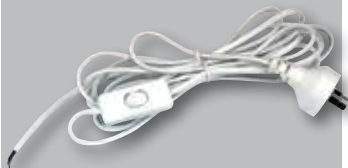

OLA02/12WH

Switched cord set

Plug, cord & inline switch L2800