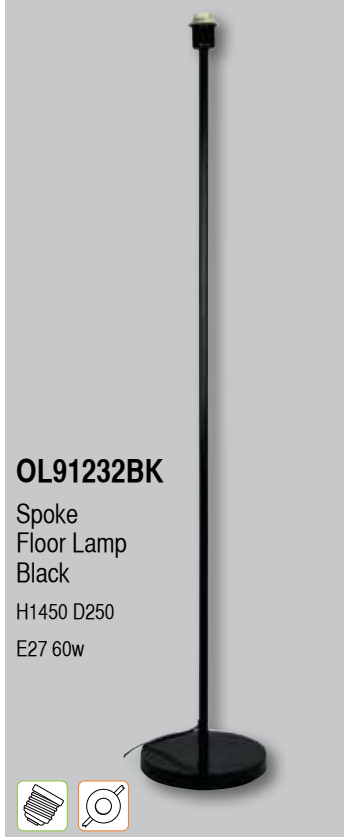

Jacobean Walnut

H1395 D300

B22 60w

OL91232BK

Spoke
Floor Lamp
Black

H1450 D250

E27 60w

OL91232WH