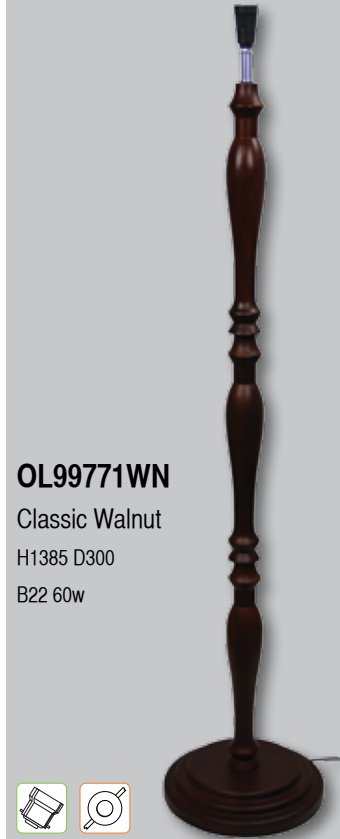

OL99771WN

Classic Walnut

H1385 D300

B22 60w