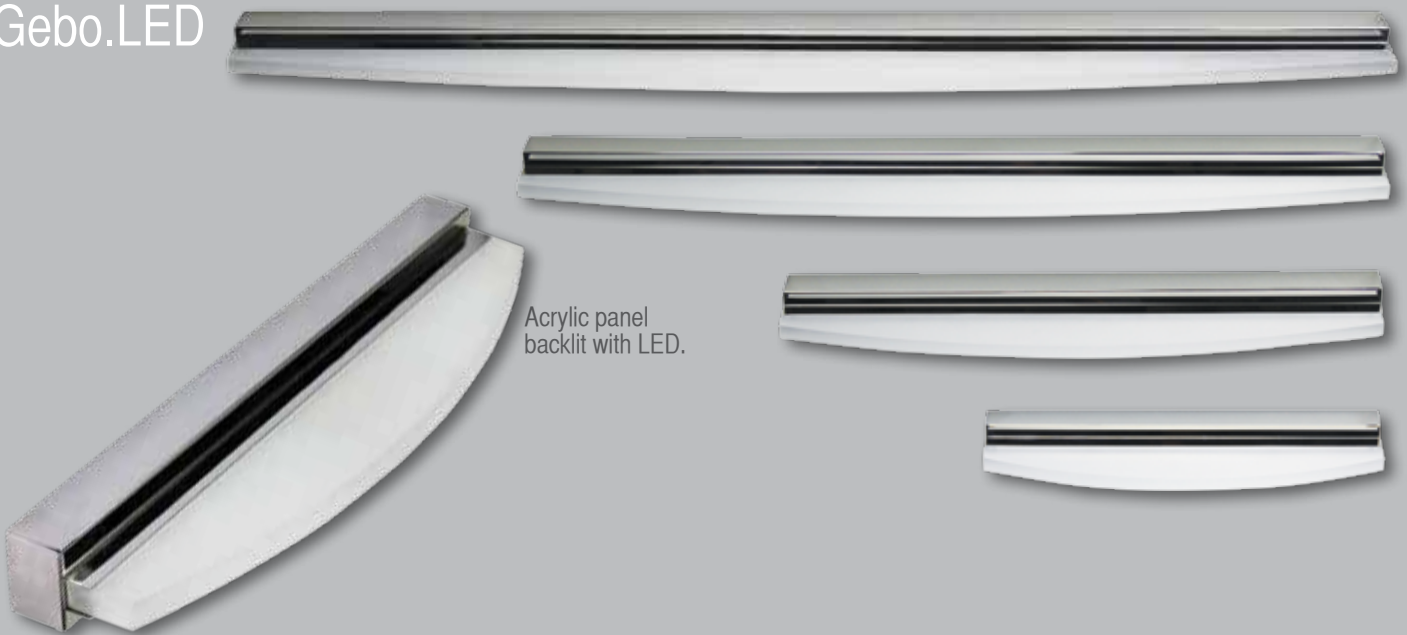

Gebo.LED

Acrylic panel
backlit with LED.

OL54508CH	Gebo.40 LED 9w	L395 H40 P110	9w | 4000K | >Ra80 | 700lm	Not Dimmable
OL54516CH	Gebo.60 LED 17w	L590 H40 P110	17w | 4000K | >Ra80 | 1550lm	Not Dimmable
OL54524CH	Gebo.90 LED 24w	L855 H50 P110	24w | 4000K | >Ra80 | 1830lm	Dimmable
OL54532CH	Gebo.120 LED 28w	L1150 H50 P110	28w | 4000K | >Ra80 | 2175lm	Dimmable

colour temperature
4000K

colour rendition
>Ra80