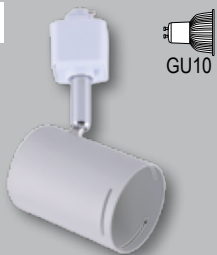

LF5303BK Flexible Trak joiner

LF5303WH Flexible Trak joiner
Adjustable 0° to 90°

Baril

OL58615BK
P145 D60
Rated GU10 35w
(lamp not included)

Baril

OL58615WH
P145 D60
Rated GU10 35w
(lamp not included)

Zero

LF5355BK
L80 D60 P135
Rated GU10 35w
(lamp not included)