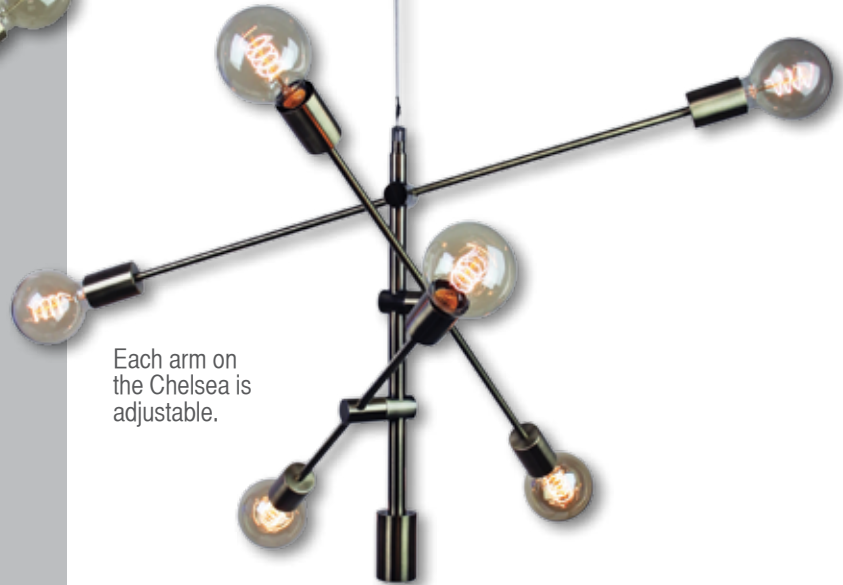

Chelsea
Antique Brass
shown with
G95 vintage
filament globe
(not included)