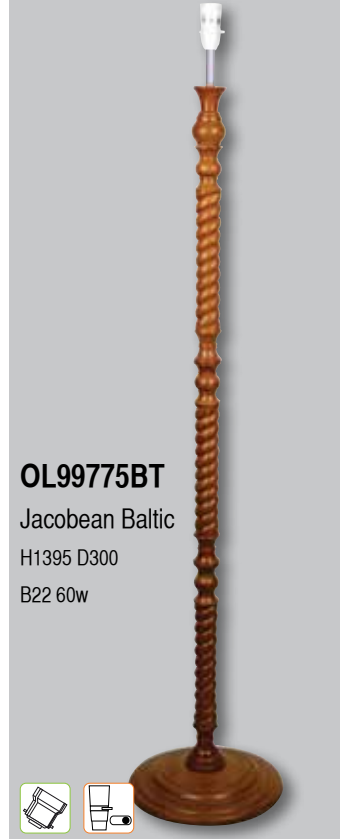

OL99775BT

Jacobean Baltic

H1395 D300

B22 60w