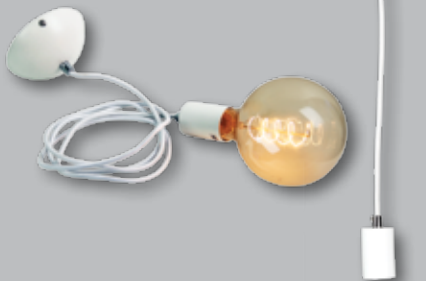

OL69281WH

Pop Suspension

L2000 D115

E27 60w

White cloth covered cord.