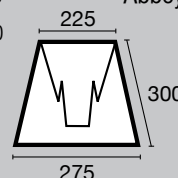

Abbey shade has a gimbal harp. It can be used as a table lamp shade or a pendant shade.

The fittings on this page are energy saving LED ready.

traditional LAMP SHADES

Floor Lamp Shades

SE-10-20-16 GD
20" Satin Gold Shade