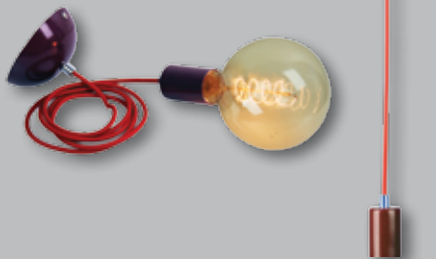

Black cloth covered cord.

OL69281RD

Pop Suspension

L2000 D115

E27 60w

Red cloth covered cord.

OL69281WH

Pop Suspension