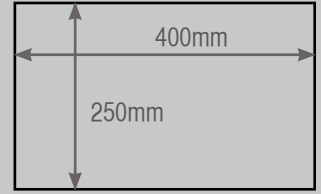

OL99771NAT
Classic Natural Base
with
OL91885
17" Black Satin
Shade

These shades have an E27 shade ring and are supplied with a B22 shade adapter ring, allowing them to be fitted onto both E27 & B22 lamp holders.