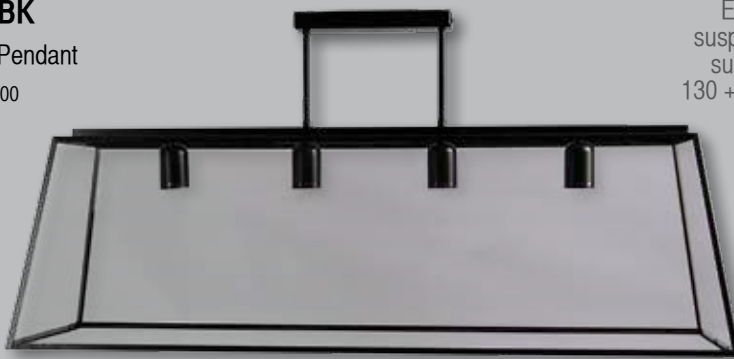

SL64904BK

Eaton.100 Pendant

H350 1010x300

E27 42w x 4

Clear glass