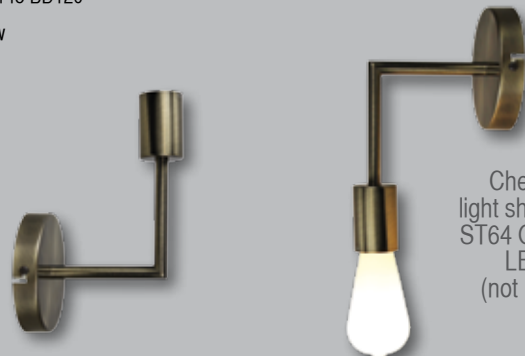

E27 42w

NEW

Chelsea wall light shown with G125 spiral filament LED globe. (not included)

SL64401AB

Chelsea Wall Light

H235 P145 BD120

E27 42w

NEW