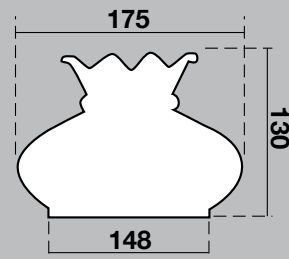

Spanish GLASS

101

102

Hand finished glassware from Spain. Patterns and finish may vary slightly from shipment to shipment.

Dimensions are approximate, as small variations occur in handmade glassware.

300

301

500

501

502

901

1400

1401

NAP-00

1600

1607