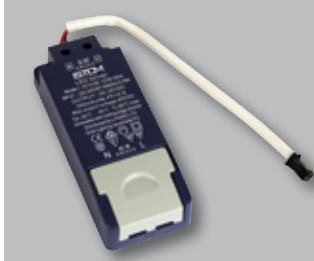

LED-CC350-12

350mA 12w constant current driver

LED

Dimmable 350mA LED Driver suitable for use with Theta & Gamma.