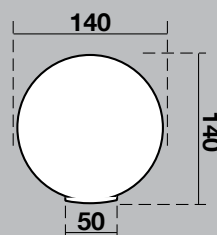

Hand finished glassware from Spain. Patterns and finish may vary slightly from shipment to shipment.

Dimensions are approximate, as small variations occur in handmade glassware.

300

301

500

501

502

901