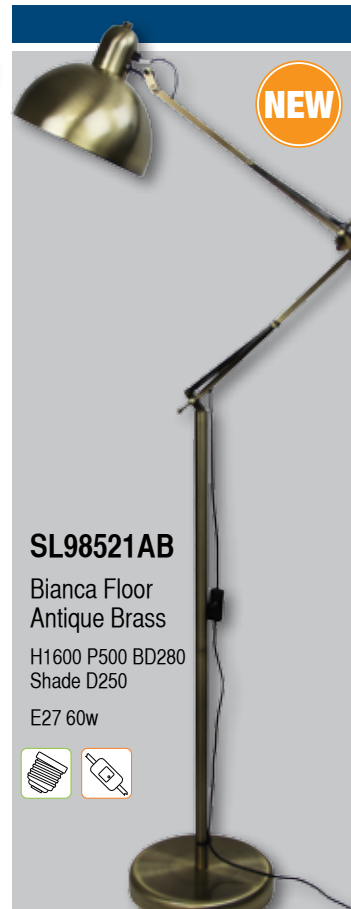

OL91203CH

Bobo Chrome
H1400 BD300 SD150
E14 40w x 2

SL98521GM

Bianca Floor
Gunmetal
H1600 P500 BD280
Shade D250
E27 60w

Cord
line
switch

OL91203GM

Bobo Gunmetal
H1400 BD300 SD150
E14 40w x 2

SL98521AB

Bianca Floor
Antique Brass
H1600 P500 BD280
Shade D250
E27 60w

NEW

SL91205CH

Mantra Chrome
H2300 BD350
E14 40w x 5

The Mantra heads
are adjustable,
and the arms can
be arranged to
suit your style.

Marble
base