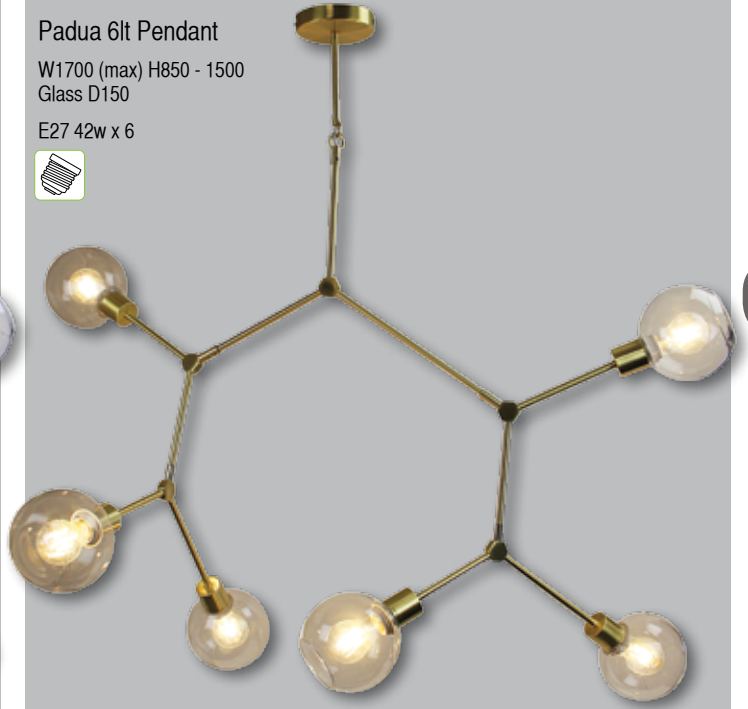

SL64680/6SB

Padua 6lt Pendant

W1700 (max) H850 - 1500
Glass D150

E27 42w x 6

Clear glass