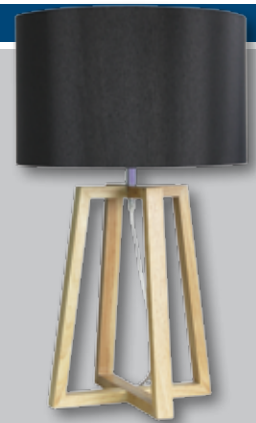

OL93511+OL91904

Malmo Base + Satin Black Shade

Shade T400 B400 H250

(Base & shade available separately)