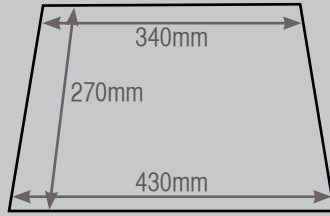

OL99771NAT
Classic Natural Base
with
OL91885
17" Black Satin
Shade

OL91880
17" Off White
Shantung Shade
T340 B430 H270
E27 60w