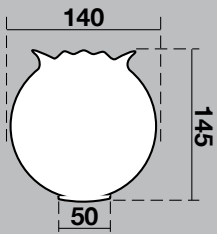

Spanish GLASS

101