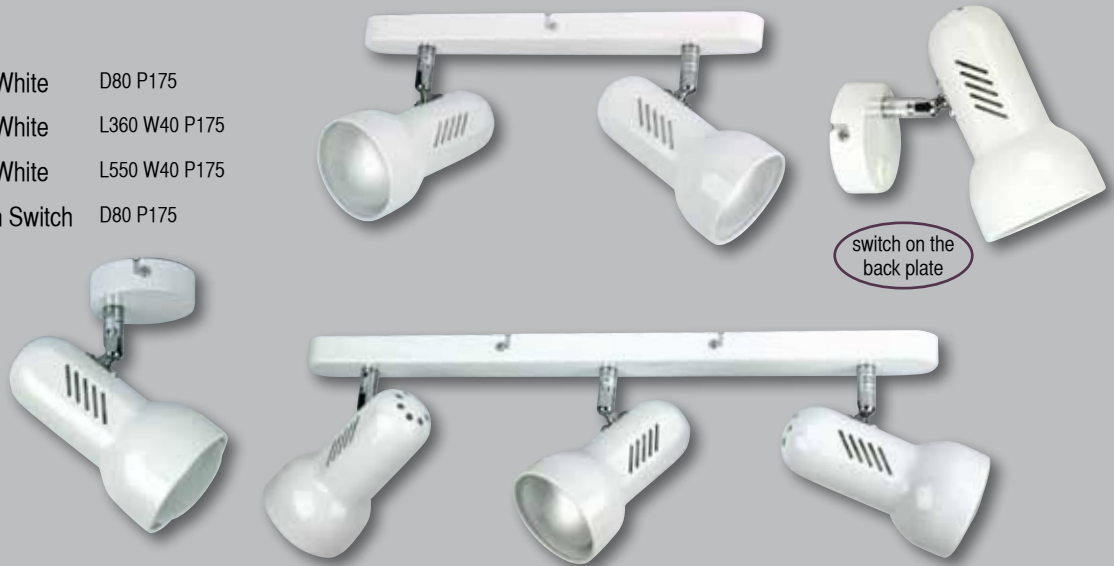

OL2543CO
Eve.18 DIY
H200 D190

The fittings on this page are energy saving LED ready.

Profile R80

- LF500/1WH** Profile 1lt White D80 P175
- LF500/2WH** Profile 2lt White L360 W40 P175
- LF500/3WH** Profile 3lt White L550 W40 P175
- LF500/1S WH** Profile with Switch D80 P175