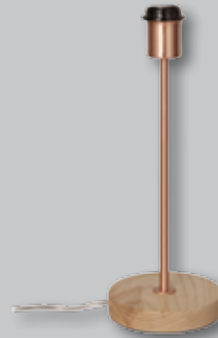

OL91311CO

Fino Base Copper finish

H390 BD150

E27 42w