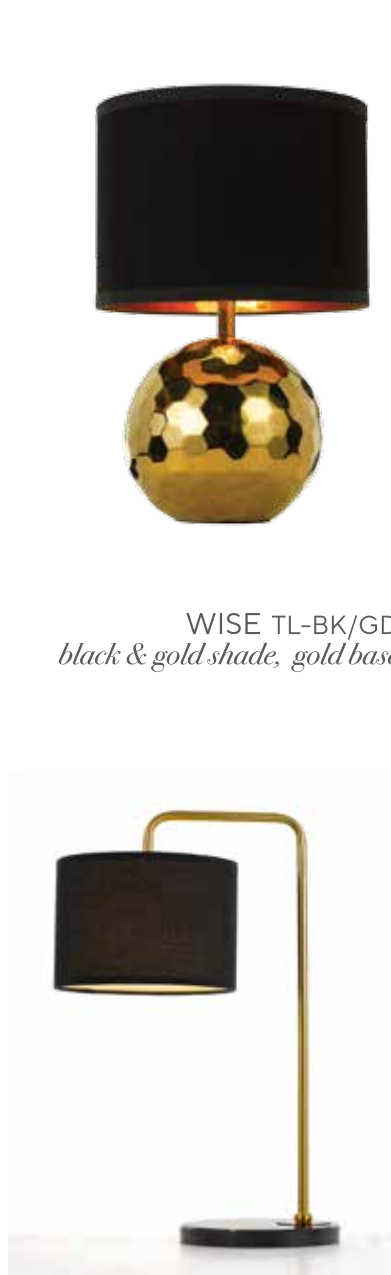

DENY FL-BR/BK

CARSON FL-AB  
*in antique brass & nickel*

# THE CHARM OF METAL LIGHTS

**telbix.**

WWW.TELBIX.COM

INGRID FL-BK/GD

WISE TL-BK/GD  
*black & gold shade, gold base*

INGRID TL-BK/GD  
*(floor lamp left)*

THE  
SHORT  
& TALL  
TABLE &  
FLOOR  
LAMPS

CROSET FL-GD

CROSET TL-GD  
*(floor lamp left)*

MORTON TL-CM/GD  
*creme shade, feature gold base*

TREVI TL-BK/AB  
*in antique brass & nickel*

TREVI TL-BK/AB  
*in nickel & antique brass (above)*

ROMA TL-BK/BM  
*(floor lamp right)*