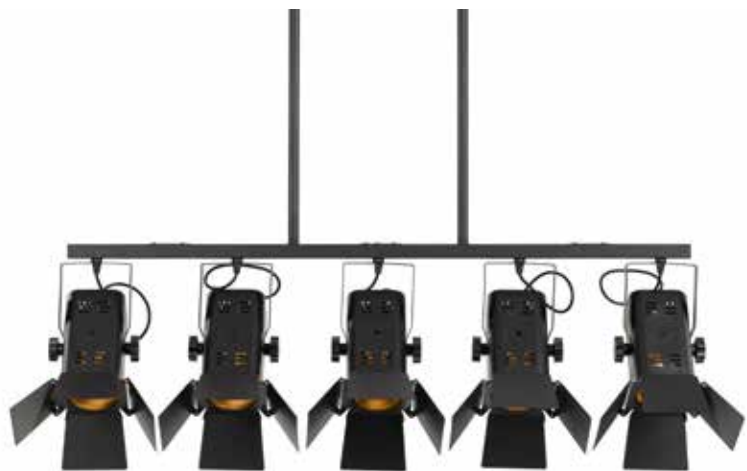

MODERN BLACK ICONS