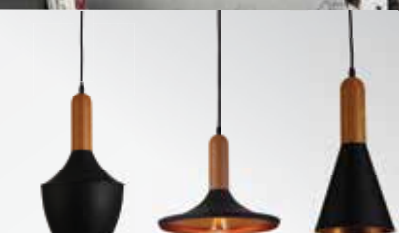

Alpha Light Drop
CIDP208162

Alpha Hat
CIDP208161

Alpha Cone
CIDP208163

3
Year
Warranty

Code	Name	Dimension (mm)
CIDP208162	Alpha Light Drop	Ø 235mm x H 410mm
CIDP208161	Alpha Hat	Ø 356mm x H 290mm
CIDP208163	Alpha Cone	Ø 185mm x H 420mm