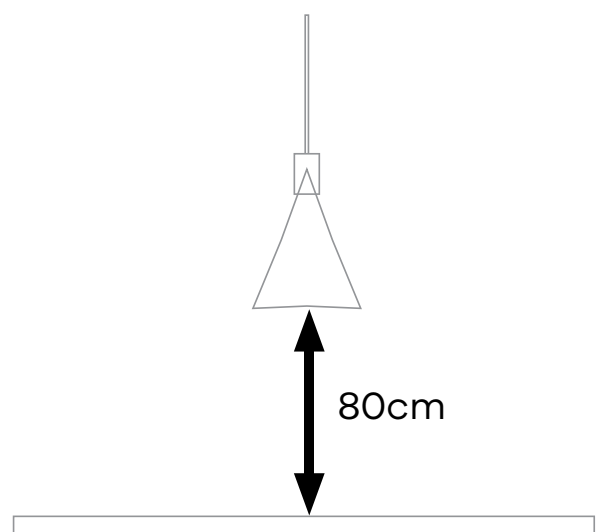

Kitchen & Dining

If your dining area is open plan with your kitchen choose a pendant light for your dining table. It can segment your room and create a dining ambiance.

When installing a pendant a common rule is to ensure that the light rests 80cm above the dining table or bench. This creates a comfortable light and enough room to move around. You also have to ensure that the light is high enough that people won't walk into it.

Consider how you will create some softer or ambient lighting for an after dinner conversation.