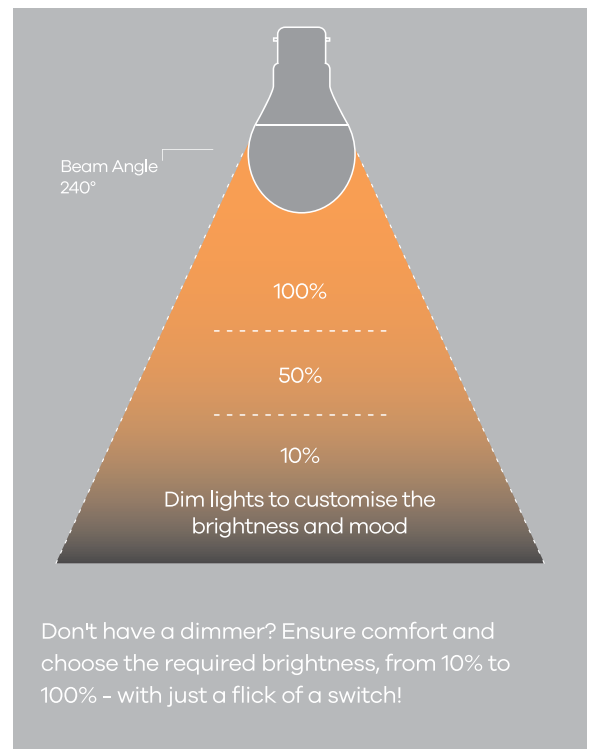

*Actual product life may vary dependant upon frequency of maintenance and product application.

9.2W LED A60 Switch To Dim

Most commonly used bulb, ideal for ceiling fittings and in table, wall and floor lamps.