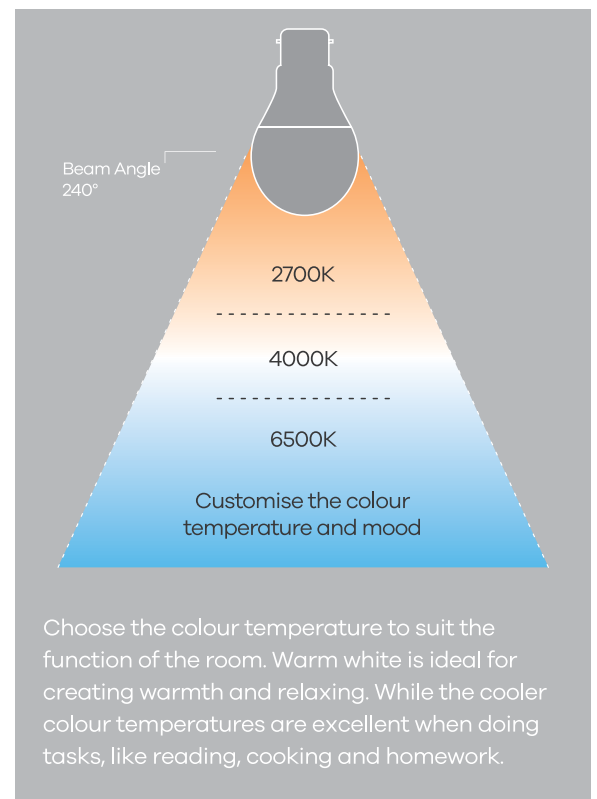

8.6W LED A60 Colour Temperature Changing

Most commonly used bulb, ideal for ceiling fittings and in table, wall and floor lamps.

LED A60 8.6W Colour Temperature Changing

Product Code	Description	Watts	Voltage	Base	Colour Temp (Kelvin)	Lumens	Lumens Per Watt	Dimensions (mm)	CRI	Dimmable
CLA69WESCTC	LED A60 8.6W E27	8.6W	230-240V	ES/E27	2700K-6500K-mixed	806Lm	93lm/W	Ø 60 x H 120	80+	No
CLA69WBCCTC	LED A60 8.6W B22	8.6W	230-240V	BC/B22	2700K-6500K-mixed	806Lm	93lm/W	Ø 60 x H 120	80+	No

*Actual product life may vary dependant upon frequency of maintenance and product application.