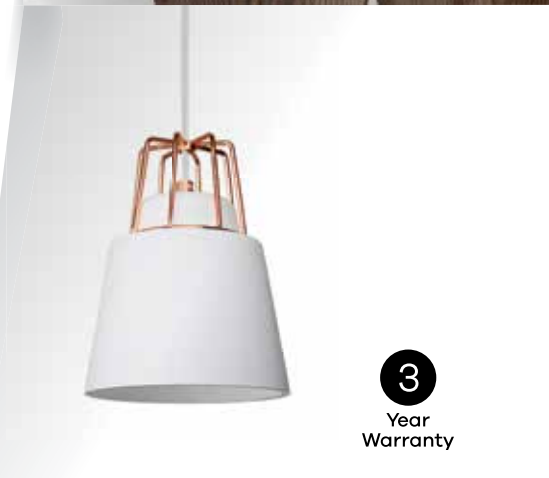

Alana Pendant

The Crompton Alana pendant light comprises an edgy and unique design that will suit any modern home. The brass features of the Crompton Alana adds a touch of luxury to a room and would look perfect over a kitchen bench and ideal as a bedside lamp.

Compliance:

- Voltage: 240V
- Globe fitting: E27 / Max 40W
- Globe not included
- Must be installed by a licensed electrician
- Plaster and wire trim

Applications:

Perfect for the kitchen, living room, bedroom, hallway and dining areas.

3
Year
Warranty

Code	Name	Dimension (mm)
CIDP408161	Alana Pendant	Ø 170mm x H 220mm